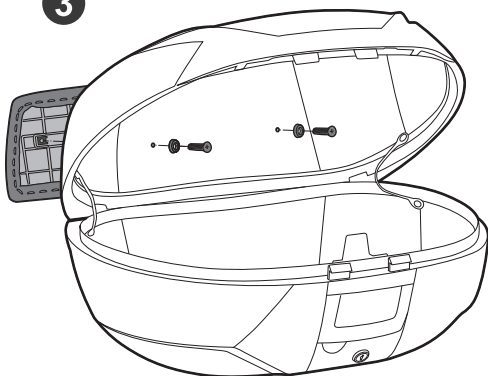

1

2

3

1.5N·m

#	Piece	Quantity
1	TC Backrest	1
2	Clip Nut TNT-M5-1	2
3	Screw M5x16 DIN965	2
4	Plastic Washer	2

 PHILLIPS PH3