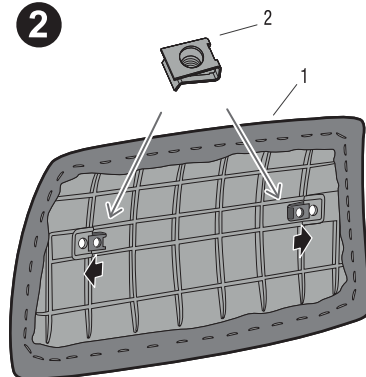

1

2

3

1.5N·m

#	Piece	Quantity
1	TC Backrest	1
2	Clip Nut TNT-M5-1	2
3	Screw M5x16 DIN965	2
4	Plastic Washer	2

 PHILLIPS PH3