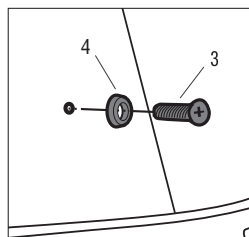

1

2

3

1.5N·m

#	Piece	Quantity
1	TC Backrest	1
2	Clip Nut TNT-M5-1	2
3	Screw M5x16 DIN965	2
4	Plastic Washer	2

 PHILLIPS PH3